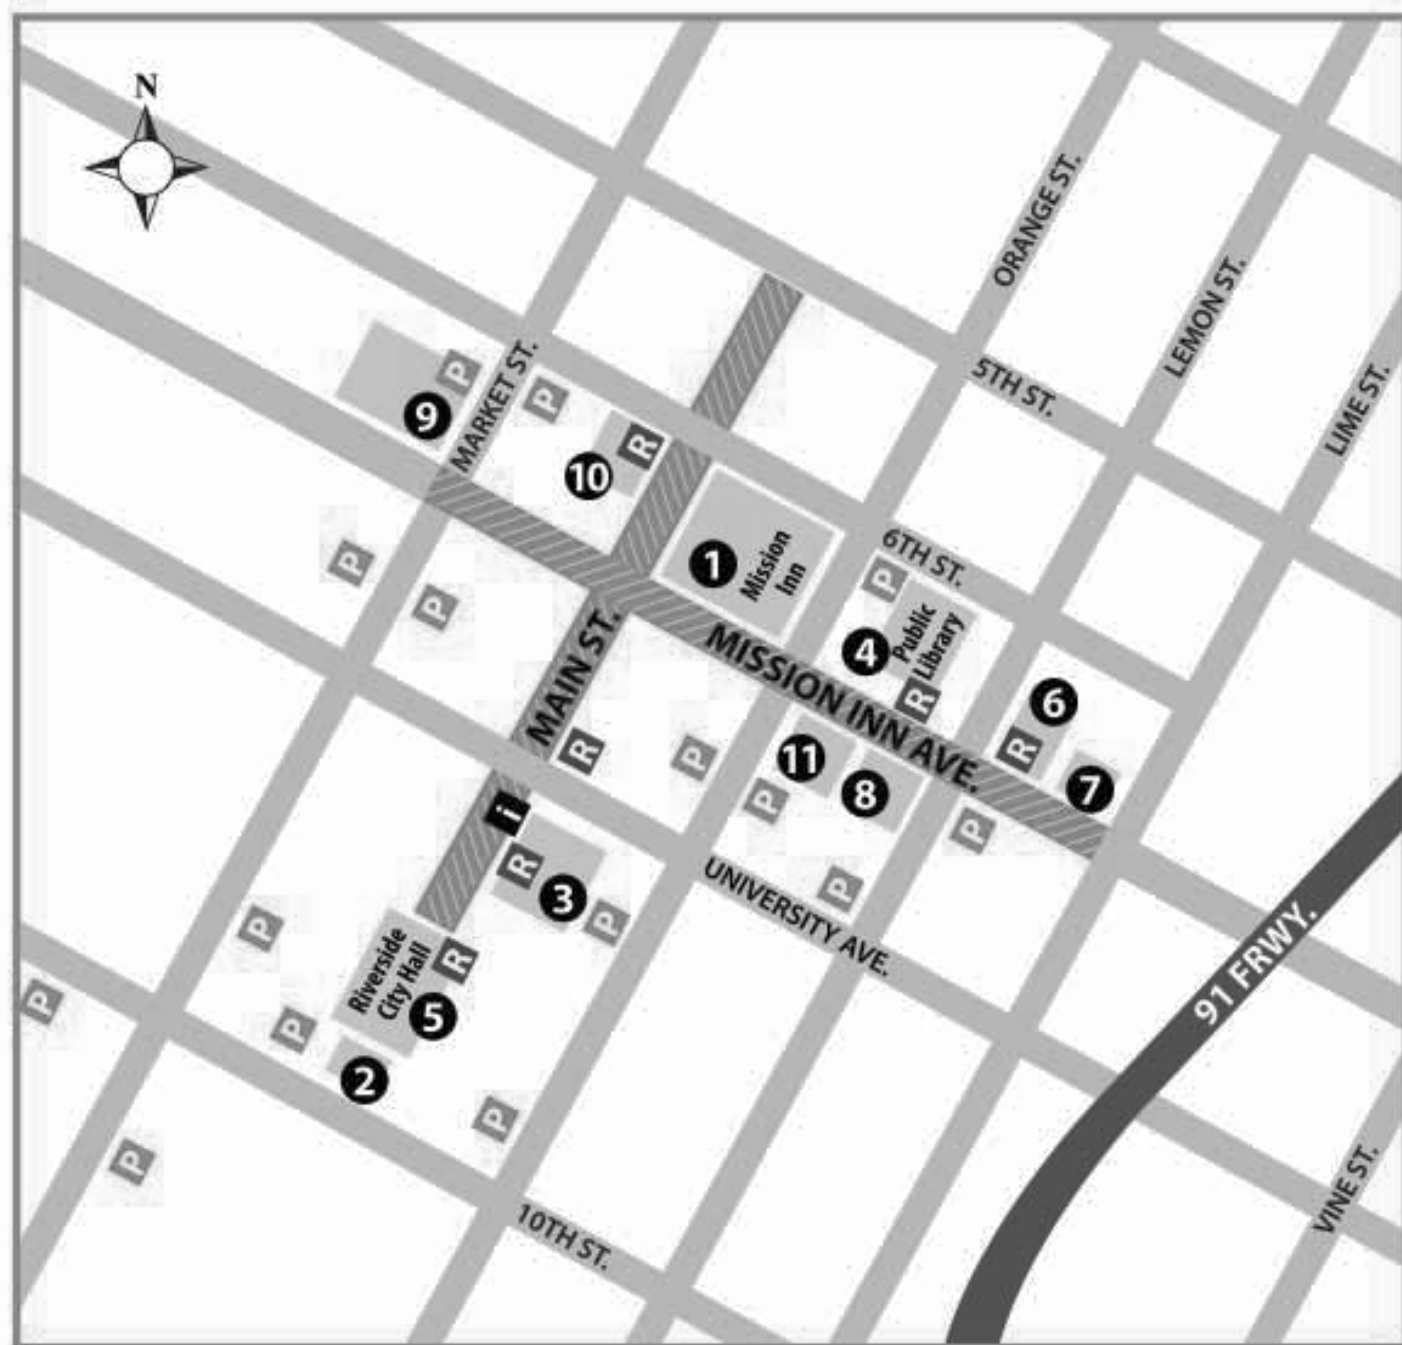

SCIENCE • TECHNOLOGY • ART • DANCE • MUSIC • THEATER

Long Night of
ARTS & INNOVATION

The Second Long Night of Arts & Innovation

October 10, 2013 • 4:00 pm - Midnight

Downtown Riverside, California

www.longnightriverside.com